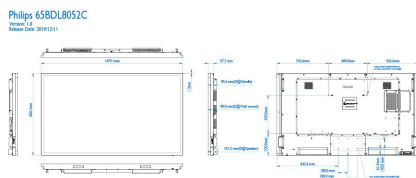

Specifications

Picture/Display

- Diagonal screen size: 64.5 inch / 163.83 cm
- Panel resolution: 3840 x 2160
- Optimum resolution: 3840x 2160 @ 60Hz
- Brightness: 350 cd/m²
- Contrast ratio (typical): 1300 :1
- Dynamic contrast ratio: 500,000 :1
- Aspect ratio: 16:9
- Response time (typical): 9 ms
- Pixel pitch: 0.372 (H) x 0.372 (V) mm
- Display colors: 1.07 billion
- Viewing angle (H / V): 178 / 178 degree
- Picture enhancement: 3/2 - 2/2 motion pull down, Motion compens. deinterlacing, 3D MA deinterlacing, Dynamic contrast enhancement, Progressive scan
- Operating system: Windows 10

• Video formats

Resolution	Refresh rate
1080p	50, 60Hz
576p	50Hz
480p	60Hz
1080i	50, 60Hz
4K x 2K	50,60Hz
720p	50, 60Hz

- UHD Formats: 3840 x 2160, 24, 25, 30, 60 Hz, 3840 x 2160, 50 Hz

Dimensions

- Set dimensions (W x H x D): 1485.1 x 860.10 x 86.2mm(D@wall mount)/(97.4mm(D@speaker Cover) mm)
- Set dimensions in inch (W x H x D): 58.47 x 33.86 x 3.39(D@wall mount)/3.83(D@speaker Cover) inch
- Bezel width: 1.50 mm(even)
- Product weight (lb): 104.34 lb
- Product weight: 47.33 kg