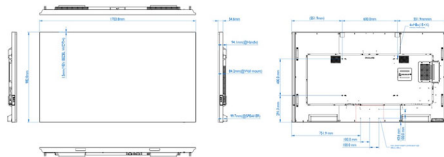

Connectivity

- Video input: Display Port 1.2 (x1), DVI-I (x 1), HDMI 2.0 (x4), HDMI, USB-C
- Video output: DisplayPort 1.2 (x1), DVI - D (x1), HDMI 2.0 (x2)
- Audio input: 3.5 mm jack
- Audio output: 3.5mm Jack, 3.5mm Jack (x2)
- Other connections: OPS, micro SD
- External control: RJ45, RS232C (in/out) 2.5 mm jack, IR (in/out) 3.5 mm jack

Supported Display Resolution

• Computer formats

Resolution	Refresh rate
1920 x 1200	60Hz
1920 x 1080	60Hz
1680 x 1050	60Hz
1600 x 1200	60Hz
1600 x 900	60Hz
1440 x 1050	60Hz
1440 x 900	60, 75Hz
1400 x 1050	60, 75Hz
1366 x 768	60Hz
1360 x 768	60Hz
1280x1024	60,67,75Hz
1280 x 960	60Hz
1280 x 800	60,75Hz
1280 x 768	60Hz, 75Hz
1280 x 720	60,70Hz
1152 x 900	66Hz
1152 x 864	60, 70, 75Hz
1024 x 768	60, 75Hz
1024x768	60,70Hz
960x720	75Hz
848 x 480	60Hz
832 x 624	75Hz
800 x 600	56, 60, 72, 75Hz
720 x 400	70Hz
640 x 350	70Hz
640 x 480	60, 67, 72, 75Hz

• Video formats

Resolution	Refresh rate
1080p	50, 60Hz
576i	50Hz
576p	50Hz
480i	60Hz
480p	60Hz
1080i	50, 60Hz
4K x 2K	50,60Hz
720p	50, 60Hz

- UHD Formats: 3840 x 2160, 24, 25, 30, 60 Hz

Dimensions

- Set dimensions (W x H x D):
  1703.80 x 982.00 x 84.20(@wall mount),
  99.70(@max) mm
- Set dimensions in inch (W x H x D):
  67.08 x 38.66 x 3.31(@wall mount),
  3.93(@max) inch
- Bezel width: 1.50 mm(even)

- Product weight (lb): TBD lb
- Product weight: TBD kg
- VESA Mount: 600(H)x400(V) mm, M8
- Smart Insert mount: 6*M4*L6(200x100)

Convenience

- Placement: Landscape, Landscape (18/7)
- Keyboard control: Hidden, Lockable
- Signal loop through: RS232, IR Loopthrough
- Network controllable: RJ45, RS232
- Energy saving functions: Smart Power
- Screen saving functions: Pixel Shift, Low Bright
- Ease of installation: Smart Insert
- DPMS power saving system

Power

- Standby power consumption: <0.5 W
- Mains power: 100 ~ 240 VAC, 50 ~ 60 Hz
- Consumption (Typical): TBD W
- Consumption (Max): TBD
- Energy Label Class: G

Operating conditions

- Temperature range (operation): 0 ~ 40 °C
- Temperature range (storage): -20 ~ 60 °C
- Relative humidity: 20 ~ 80%(operating),5 ~95%(storage) %
- Altitude: 0 ~ 3000 m
- MTBF: 50,000 hour(s)

Sound

- Built-in speakers: 2 x 20W RMS

Accessories

- Included accessories: Quick start guide, Remote Control & AAA Batteries, RS232 cable
- Included Accessories: Philips logo (x1), RS232 Daisy chain cable (x1), Cleaning cloth (x1), DVI - I Cable (1.8m) (x1), HDMI Cable (3m) (x1), HDMI transmitter (x1), IR sensor cable (1.8 m) (x1), M2 Screw (x2), M3 screw (x2), Power cable (x3), Touch Pen (x2), USB A to B cable (3m) (x1), USB Cover (x1)

Multimedia Applications

- USB Playback Audio: AAC, M4A, MP3, WMA
- USB Playback Picture: BMP, JPEG, JPG, PNG
- USB Playback Video: ASF, AVI, FLV, MKV, MP4, MPEG, MPG, TS, VOB, WEBM, WMV, DAT

Miscellaneous

- On-Screen Display Languages: English, French, German, Spanish, Polish, Turkish, Russian, Italian, Simplified Chinese, Traditional Chinese, Arabic, Japanese, Danish, Dutch, Finnish, Norwegian, Portuguese, Swedish
- Regulatory approvals: CE, UL/cUL, RoHS, BSMI, CB, VCCI, CU, EMF, EPA, FCC, Class A, GOST
- Warranty: 3 year warranty

Internal Player

- CPU: Intel Core i7
- Storage: 256GB eMMC
- GPU: Nvidia GT730
- RAM: 8GB DDR4

Multi-touch Interactivity

- Touch points: 10 simultaneous touch points