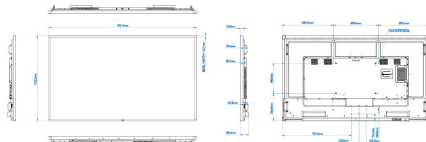

Sound

- Built-in speakers: 2 x 20W RMS

Accessories

- Included accessories: Remote Control, Batteries for remote control, Quick start guide, RS232 cable, AC Power Cord, HDMI cable, IR sensor cable (1.8M)
- Included Accessories: RS232 daisy-chain cable, Cleaning cloth (x1), DVI-D cable (1.8m), M2 Screw (x2), M3 screw (x2), Philips logo (x1), Touch Pen (x2), Touch USB (x1), USB Cover (x1)
- Optional accessories: Cast to dongle

Multimedia Applications

- USB Playback Audio: AAC, M4A, WMA, MP3
- USB Playback Video: MKV, MP4, MPEG, MPG, TS, VOB, ASF, AVI, DAT, FLV, WEBM, WMV
- USB Playback Picture: BMP, JPEG, PNG, JPG

Miscellaneous

- On-Screen Display Languages: English, French, German, Spanish, Polish, Turkish, Russian, Italian, Simplified Chinese, Traditional Chinese, Arabic, Japanese, Danish, Dutch, Finnish, Norwegian, Portuguese, Swedish
- Regulatory approvals: CE, RoHS, BSMI, CB, ETL, FCC, Class A, PSB, EMF, EAC
- Warranty: 3 year warranty

Interactivity

- Multi-touch technology: Advanced infrared touch
- Plug and play: HID compliant
- Protection glass: Anti-Glare, Tempered safety glass
- Touch points: 20 simultaneous touch points

Internal Player

- CPU: MTK5680
- GPU: DDR4 4GB
- Memory: 4GB RAM
- Storage: 32 GB eMMC
- Wifi: AP(WC0SR2511-88112BU), STA(WCT5GM2511MT7668AU)

Issue date 2021-09-29

Version: 12.0.1

12 NC: 8670 001 66465
EAN: 87 12581 76602 3

© 2021 Koninklijke Philips N.V.
All Rights reserved.

Specifications are subject to change without notice.
Trademarks are the property of Koninklijke Philips N.V.
or their respective owners.

www.philips.com