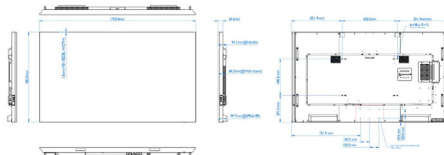

Operating conditions

- Temperature range (operation): 0 ~ 40 °C
- Temperature range (storage): -20 ~ 60 °C
- Relative humidity: 20 ~ 80 %
- Altitude: 0 ~ 3000 m
- MTBF: 50,000 hour(s)

Sound

- Built-in speakers: 2 x 20 W RMS

Accessories

- Included Accessories: Philips logo (x 1), RS232 Daisy chain cable (x 1), AAA batteries (x 1), Cleaning cloth (x 1), DVI-I Cable (1.8 m) (x 1), HDMI Cable (3 m) (x 1), IR sensor cable (1.8 m) (x 1), M2 Screw (x 2), M3 screw (x 2), Power cable (x 3), Quick start guide (x 1), Remote control (x 1), RS232 cable (3 m) (x 1), Touch Pen (x 2), USB A to B cable (3 m) (x 1), USB Cover (x 1)

Multimedia Applications

- USB Playback Audio: AAC, M4A, MP3, WMA
- USB Playback Picture: BMP, JPEG, JPG, PNG
- USB Playback Video: ASF, AVI, FLV, MKV, MP4, MPEG, MPG, TS, VOB, WEBM, WMV, DAT

Miscellaneous

- On-Screen Display Languages: English, French, German, Spanish, Polish, Turkish, Russian, Italian, Simplified Chinese, Traditional Chinese, Arabic, Japanese, Danish, Dutch, Finnish, Norwegian, Portuguese, Swedish
- Regulatory approvals: CE, RoHS, CB, VCCI, CU, EAC, EMF, ETL, FCC, Class A, PSB
- Warranty: 3 year warranty

Internal Player

- CPU: MTK5680
- Storage: 32 GB eMMC
- Wi-Fi: AP(WC05R2511-88112BU), STA(WCT5GM2511MT7668AU)
- Micro SD Card: Support to 1TB
- RAM: DDR4 4 GB

Multi-touch Interactivity

- Touch points: 10 simultaneous touch points

Issue date 2021-09-30

Version: 3.0.1

12 NC: 8670 001 70216
EAN: 87 12581 77087 7

© 2021 Koninklijke Philips N.V.
All Rights reserved.

Specifications are subject to change without notice.
Trademarks are the property of Koninklijke Philips N.V.
or their respective owners.

www.philips.com