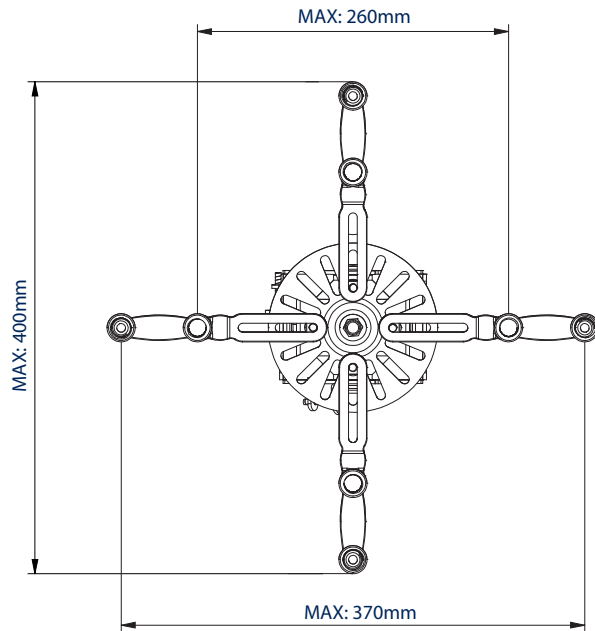

SPECIFICATION

Max load	25kg
Tilt (pitch)	+/-13°
Roll	+/- 6°
Yaw	360°
Adjustable ceiling drop	743-1143mm
Max distance between fixings	370mm

FEATURES

- Adjustable drop in 25mm increments for the perfect positioning of projector height
- Integrated cable management for smart installation
- Security locking screws and Allen key provided for a secure installation
- Unique 'Carousel' mounting plate for universal compatibility
- Suitable for projectors using M2.5, M3, M4, M5 and M6 fixings

Adjustable drop in 25mm increments for the perfect height positioning

Features easy tilt, roll & swivel functions

The BT899-AD has a maximum drop of up to 1143mm

Optional micro-adjustment feature ideal for use with short throw projectors

FRONT VIEW

TOP VIEW / CEILING PLATE

BOTTOM VIEW / INTERFACE

PACKING INFORMATION

ORDER REF	COLOUR	EAN CODE:	MASTER CARTON QTY:	INNER CARTON QTY:	MASTER CARTON WEIGHT:	MASTER CARTON CUBE:
BT899-AD/B	Black	5019318761010	1 / 1	0 / 0	1.5kg / 3.5kg	0.0025cbm / 0.0202cbm