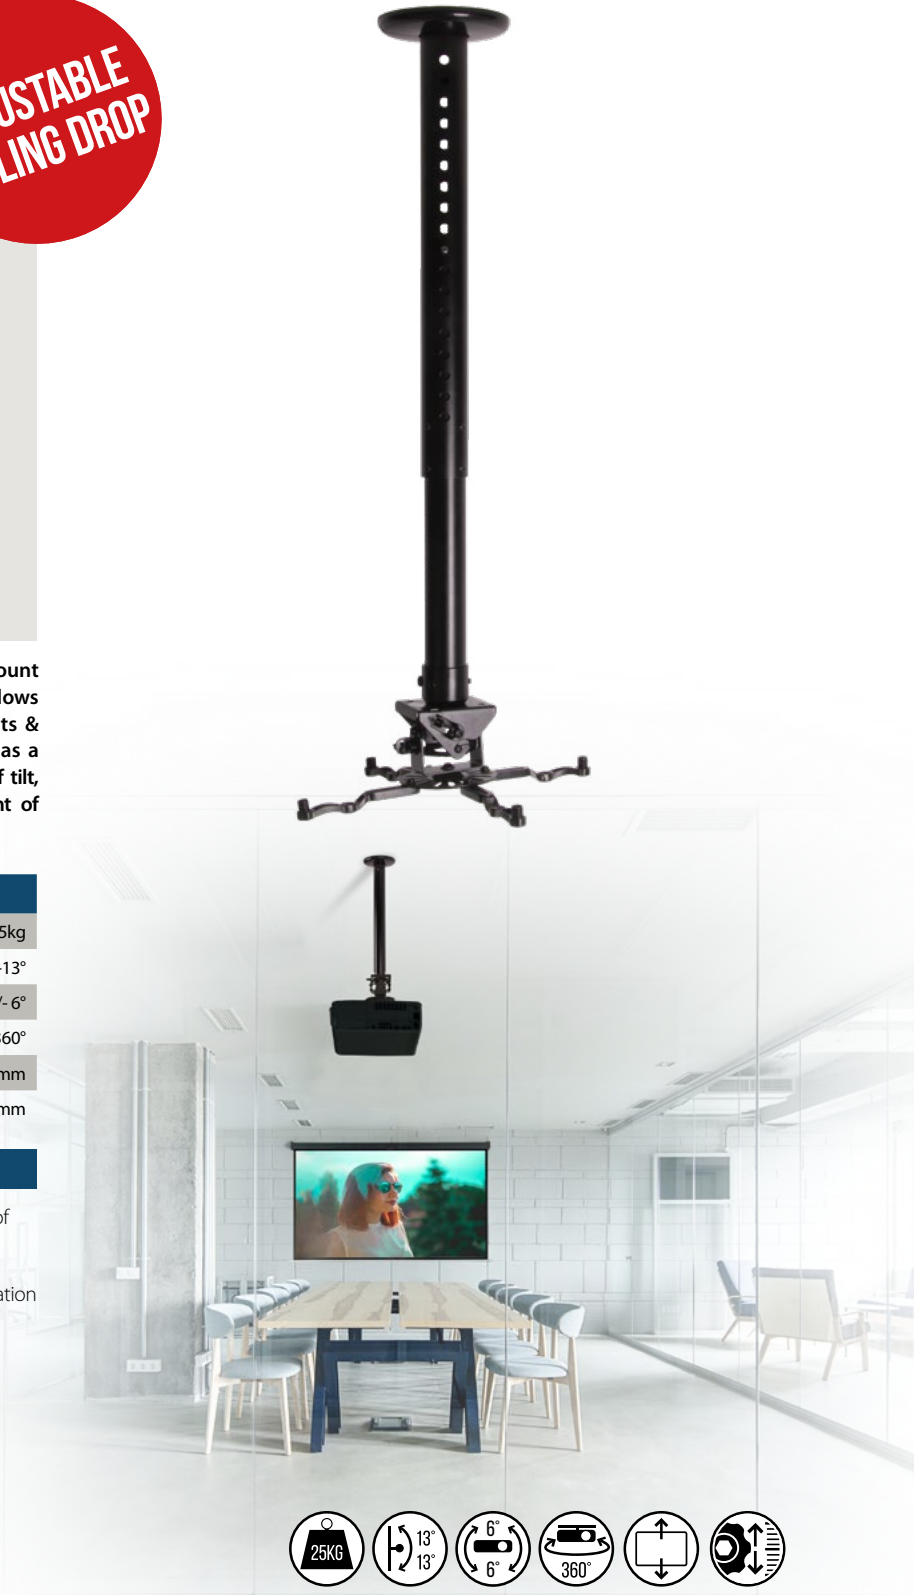

B-TECH AV MOUNTS™

ADJUSTABLE
 CEILING DROP

BT899-AD

ADJUSTABLE DROP PROJECTOR CEILING MOUNT WITH MICRO-ADJUSTMENT

B-TECH AV MOUNTS

The BT899-AD is a ceiling mounted, universal projector mount designed to mount projectors up to 25kg. The BT899-AD allows the projector to be lowered or raised in 25mm increments & securely fastened at the desired height. The BT899-AD has a maximum drop of 1143mm & features easy adjustment of tilt, yaw & roll plus optional micro-adjustment makes alignment of projections quick & simple.

SPECIFICATION

Max load	25kg
Tilt (pitch)	+/-13°
Roll	+/- 6°
Yaw	360°
Adjustable ceiling drop	743-1143mm
Max distance between fixings	370mm

FEATURES

- Adjustable drop in 25mm increments for the perfect positioning of projector height
- Integrated cable management for smart installation
- Security locking screws and Allen key provided for a secure installation
- Unique 'Carousel' mounting plate for universal compatibility
- Suitable for projectors using M2.5, M3, M4, M5 and M6 fixings

Adjustable drop in 25mm increments for the perfect height positioning

Features easy tilt, roll & swivel functions

The BT899-AD has a maximum drop of up to 1143mm

Optional micro-adjustment feature ideal for use with short throw projectors