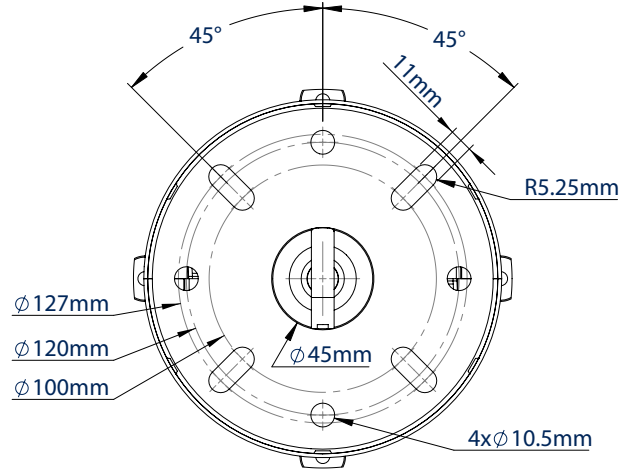

SPECIFICATION

Max load	25kg
Tilt (pitch)	+/-13°
Roll	+/- 6°
Yaw	360°
Adjustable ceiling drop	743-1143mm
Max distance between fixings	370mm

FEATURES

- Adjustable drop in 25mm increments for the perfect positioning of projector height
- Integrated cable management for smart installation
- Security locking screws and Allen key provided for a secure installation
- Unique 'Carousel' mounting plate for universal compatibility
- Suitable for projectors using M2.5, M3, M4, M5 and M6 fixings

Adjustable drop in 25mm increments for the perfect height positioning

Features easy tilt, roll & swivel functions

The BT899-AD has a maximum drop of up to 1143mm

Optional micro-adjustment feature ideal for use with short throw projectors

FRONT VIEW

TOP VIEW / CEILING PLATE

BOTTOM VIEW / INTERFACE

PACKING INFORMATION

ORDER REF	COLOUR	EAN CODE:	MASTER CARTON QTY:	INNER CARTON QTY:	MASTER CARTON WEIGHT:	MASTER CARTON CUBE:
BT899-AD/B	Black	5019318761010	1 / 1	0 / 0	1.5kg / 3.5kg	0.0025cbm / 0.0202cbm