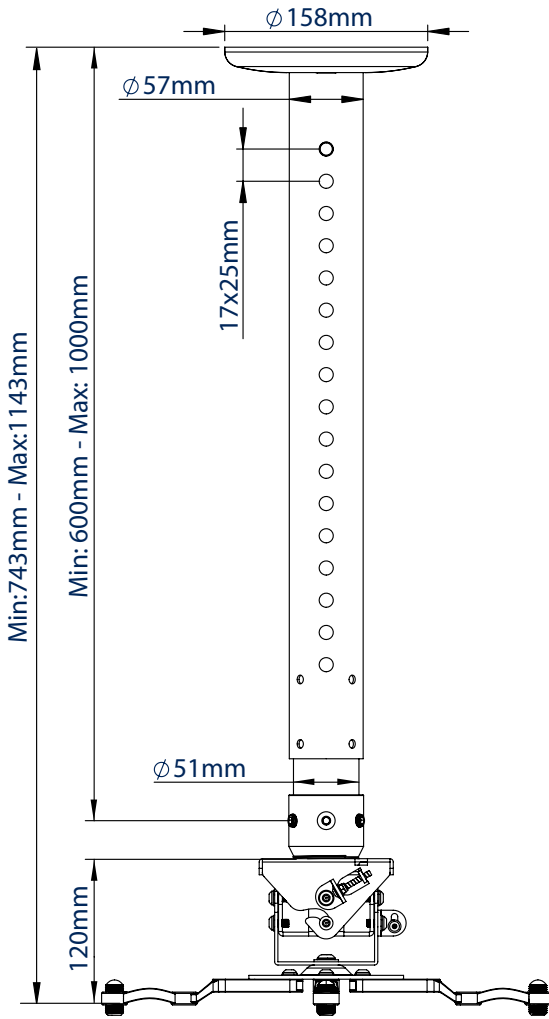

B-TECH AV MOUNTS™

ADJUSTABLE
 CEILING DROP

BT899-AD

ADJUSTABLE DROP PROJECTOR CEILING MOUNT WITH MICRO-ADJUSTMENT

B-TECH AV MOUNTS

The BT899-AD is a ceiling mounted, universal projector mount designed to mount projectors up to 25kg. The BT899-AD allows the projector to be lowered or raised in 25mm increments & securely fastened at the desired height. The BT899-AD has a maximum drop of 1143mm & features easy adjustment of tilt, yaw & roll plus optional micro-adjustment makes alignment of projections quick & simple.

SPECIFICATION

Max load	25kg
Tilt (pitch)	+/-13°
Roll	+/- 6°
Yaw	360°
Adjustable ceiling drop	743-1143mm
Max distance between fixings	370mm

FEATURES

- Adjustable drop in 25mm increments for the perfect positioning of projector height
- Integrated cable management for smart installation
- Security locking screws and Allen key provided for a secure installation
- Unique 'Carousel' mounting plate for universal compatibility
- Suitable for projectors using M2.5, M3, M4, M5 and M6 fixings

Adjustable drop in 25mm increments for the perfect height positioning

Features easy tilt, roll & swivel functions

The BT899-AD has a maximum drop of up to 1143mm

Optional micro-adjustment feature ideal for use with short throw projectors

FRONT VIEW

TOP VIEW / CEILING PLATE

BOTTOM VIEW / INTERFACE

PACKING INFORMATION

ORDER REF	COLOUR	EAN CODE:	MASTER CARTON QTY:	INNER CARTON QTY:	MASTER CARTON WEIGHT:	MASTER CARTON CUBE:
BT899-AD/B	Black	5019318761010	1 / 1	0 / 0	1.5kg / 3.5kg	0.0025cbm / 0.0202cbm