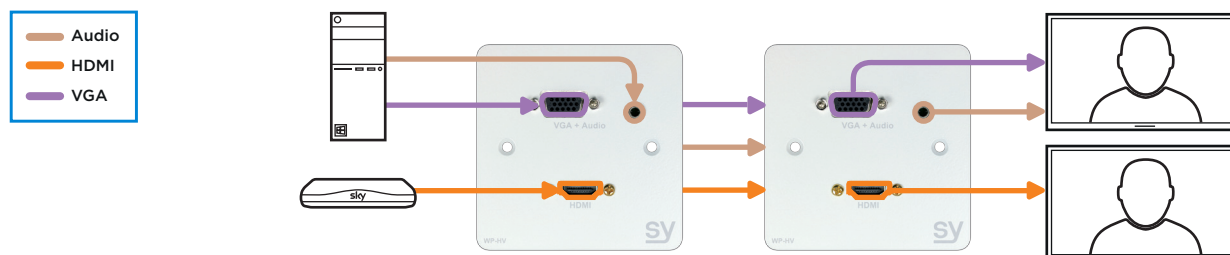

WP-HV-BA/WP-HV-BW

### FEATURES

- Stylish HDMI wall plate with a white finish; provides a full-size HDMI port ideal for office, education and AV/multimedia installations
- Simple pass-through design with 150mm flylead for HDMI connection
- Suitable for UK single gang fittings
- Perfect for use in Education facilities, Conference centres and hospitality establishments
- EU version available WP-H-EW-White

### SPECIFICATIONS

<b>PART NUMBER</b>	SY-WP-HV-BA/ SY-WP-HV-BW	
<b>INPUTS</b>	<b>Video</b> 1x HDMI type A 1.4v 1x VGA	<b>Audio</b> 1x 3.5mm L+R dedicated to VGA input
<b>OUTPUTS</b>	<b>Video</b> 1x HDMI type A female 150mm captive cord 1x VGA via phoenix connector	<b>Audio</b> 1x L+R output dedicated to VGA input via 3pin Phoenix connector
<b>WEIGHT AND DIMENSIONS</b>	<b>Weight (net)</b> 0.075kg	<b>Size (WHD)</b> 80 x 80 mm BS UK single gang ready
<b>WHAT'S IN THE BOX</b>	1x WP HV variant 2x metal screws	