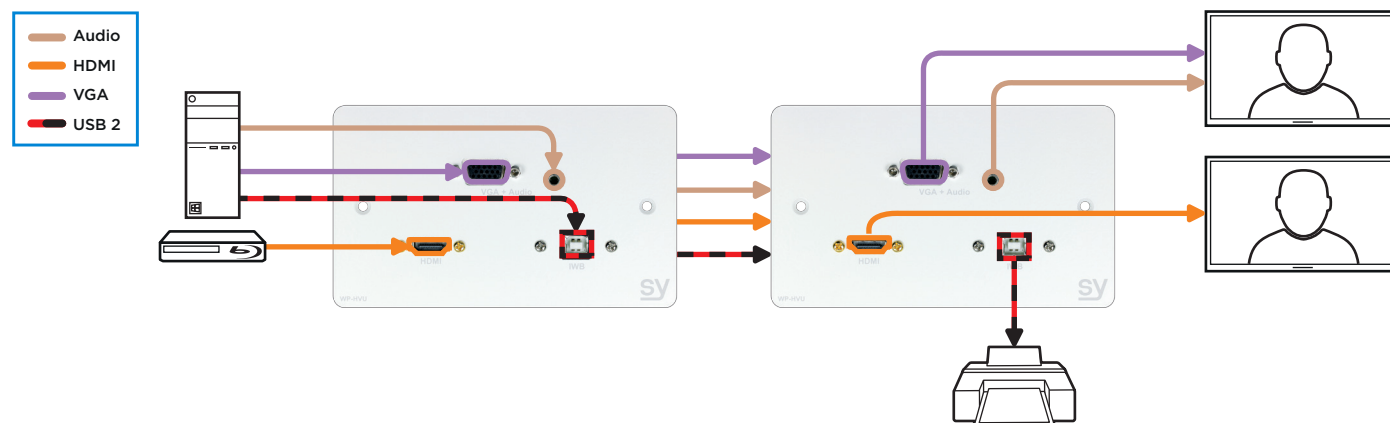

WP-HVU-BA/ WP-HVU-BW

FEATURES

- Stylish HDMI wall plate with a high gloss, pearl white finish
- Provides full-size HDMI, VGA and & USB B ports ideal for office, education and AV/multimedia installations
- Simple pass-through design with 150mm flyleads for HDMI and USB connections
- 15-pin connector for VGA

SPECIFICATIONS

PART NUMBER	SY-WP-HVU-BA/ SY-WP-HVU-BW	
INPUTS	Video 1x HDMI type A 1.4v 1x VGA	Data 1xUSB-B female input
OUTPUTS	Video 1x HDMI type A female 150mm captive cord 1x VGA via phoenix connector	Data 1x USB-B female 150mm captive cord
WEIGHT AND DIMENSIONS	Weight (net) 0.095kg	Size (WHD) 145 x 85 x 34mm BS UK double gang ready
WHAT'S IN THE BOX	1x WP HVU variant 2x metal screws	