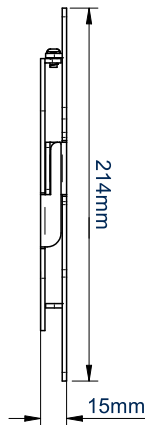

SPECIFICATION	
Recommended screen size	up to 47"
Max load	40kg
VESA® compatibility	up to 200 x 200
Distance from wall	15mm
Colour	Black

- ### FEATURES
- Ultra-slim design for a close to the wall installation
  - Features 'OWLS' On Wall Levelling System
  - Compatible with B-Tech System 2 professional range
  - Mounts to B-Tech BT7850 poles using x2 BT7841/BT7052 Accessory Collars
  - Includes security locking screws and Allen key to prevent unauthorised removal of the screen
  - Simple 'hook-on' installation
  - All mounting hardware included

VESA 200 47" 120cm 40KG

Ultra-slim design for a close to the wall installation

'OWLS' On Wall Levelling System

Security locking screws help prevent unauthorised removal of the screen

Compatible with B-Tech's professional range of poles and collars

WALL PLATE - FRONT VIEW

INTERFACE PLATE - FRONT VIEW

WALL PLATE & INTERFACE PLATE - SIDE VIEW

WALL PLATE & INTERFACE PLATE - TOP VIEW

PACKING INFORMATION

COLOUR:	ORDER REF:	EAN CODE:	MASTER CARTON QTY:	INNER CARTON QTY:	MASTER CARTON WEIGHT:	MASTER CARTON CUBE:
Black	BT7532-PRO/B	5019318753190	8	0	11kg	0.011cbm