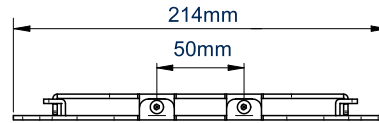

SPECIFICATION	
Recommended screen size	up to 47"
Max load	40kg
VESA® compatibility	up to 200 x 200
Distance from wall	15mm
Colour	Black

- ### FEATURES
- Ultra-slim design for a close to the wall installation
  - Features 'OWLS' On Wall Levelling System
  - Compatible with B-Tech System 2 professional range
  - Mounts to B-Tech BT7850 poles using x2 BT7841/BT7052 Accessory Collars
  - Includes security locking screws and Allen key to prevent unauthorised removal of the screen
  - Simple 'hook-on' installation
  - All mounting hardware included

VESA 200 47" 120cm 40KG

Ultra-slim design for a close to the wall installation

'OWLS' On Wall Levelling System

Security locking screws help prevent unauthorised removal of the screen

Compatible with B-Tech's professional range of poles and collars

WALL PLATE - FRONT VIEW

INTERFACE PLATE - FRONT VIEW

WALL PLATE & INTERFACE PLATE - SIDE VIEW

WALL PLATE & INTERFACE PLATE - TOP VIEW

PACKING INFORMATION

COLOUR:	ORDER REF:	EAN CODE:	MASTER CARTON QTY:	INNER CARTON QTY:	MASTER CARTON WEIGHT:	MASTER CARTON CUBE:
Black	BT7532-PRO/B	5019318753190	8	0	11kg	0.011cbm