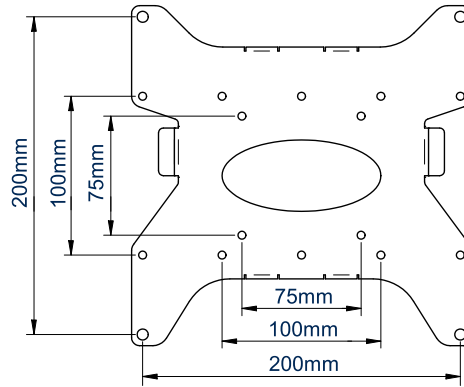

SPECIFICATION	
Recommended screen size	up to 47"
Max load	40kg
VESA® compatibility	up to 200 x 200
Distance from wall	15mm
Colour	Black

- ### FEATURES
- Ultra-slim design for a close to the wall installation
  - Features 'OWLS' On Wall Levelling System
  - Compatible with B-Tech System 2 professional range
  - Mounts to B-Tech BT7850 poles using x2 BT7841/BT7052 Accessory Collars
  - Includes security locking screws and Allen key to prevent unauthorised removal of the screen
  - Simple 'hook-on' installation
  - All mounting hardware included

VESA 200 47" 120cm 40KG

Ultra-slim design for a close to the wall installation

'OWLS' On Wall Levelling System

Security locking screws help prevent unauthorised removal of the screen

Compatible with B-Tech's professional range of poles and collars

WALL PLATE - FRONT VIEW

INTERFACE PLATE - FRONT VIEW

WALL PLATE & INTERFACE PLATE - SIDE VIEW

WALL PLATE & INTERFACE PLATE - TOP VIEW

PACKING INFORMATION

COLOUR:	ORDER REF:	EAN CODE:	MASTER CARTON QTY:	INNER CARTON QTY:	MASTER CARTON WEIGHT:	MASTER CARTON CUBE:
Black	BT7532-PRO/B	5019318753190	8	0	11kg	0.011cbm