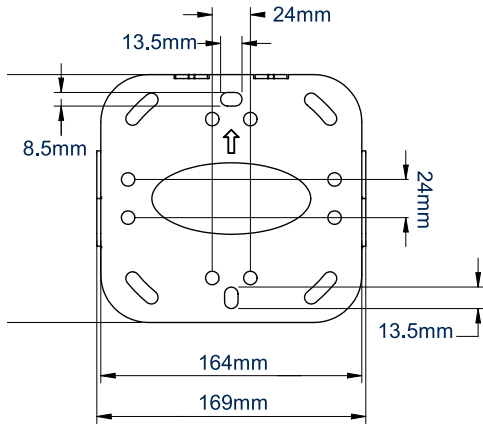

SPECIFICATION	
Recommended screen size	up to 47"
Max load	40kg
VESA® compatibility	up to 200 x 200
Distance from wall	15mm
Colour	Black

- ### FEATURES
- Ultra-slim design for a close to the wall installation
  - Features 'OWLS' On Wall Levelling System
  - Compatible with B-Tech System 2 professional range
  - Mounts to B-Tech BT7850 poles using x2 BT7841/BT7052 Accessory Collars
  - Includes security locking screws and Allen key to prevent unauthorised removal of the screen
  - Simple 'hook-on' installation
  - All mounting hardware included

VESA 200 47" 120cm 40KG

Ultra-slim design for a close to the wall installation

'OWLS' On Wall Levelling System

Security locking screws help prevent unauthorised removal of the screen

Compatible with B-Tech's professional range of poles and collars

WALL PLATE - FRONT VIEW

INTERFACE PLATE - FRONT VIEW

WALL PLATE & INTERFACE PLATE - SIDE VIEW

WALL PLATE & INTERFACE PLATE - TOP VIEW

PACKING INFORMATION

COLOUR:	ORDER REF:	EAN CODE:	MASTER CARTON QTY:	INNER CARTON QTY:	MASTER CARTON WEIGHT:	MASTER CARTON CUBE:
Black	BT7532-PRO/B	5019318753190	8	0	11kg	0.011cbm