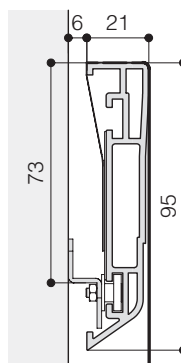

Available in 1:1, 4:3, 16:9, 16:10 ratios or customized sizes.

TECHNICAL SPECIFICATIONS

- Smart and neat finishing of the wrap around corners
- Outside frame screen dimension is the same as the viewing area
- Edges are 90° in all directions – full squareness
- Total frame depth including wall mounting brackets: 27 mm.
- Completely hidden wall mounting brackets on upper and lower frame for SAFE installation
- Fixing brackets are NOT VISIBLE with wall mounted screen
- Innovative easy and quick fixing of the projection surface to the rear side of the frame with Velcro strip
- Available with 3D and 2D projection fabrics
- Flame retardant projection surfaces – classification M1, M2 and B1

The measures in the drawings are expressed in millimetres.

DIMENSIONS measures in cm

1:1 Ratio Viewing area (WxH)	4:3 Ratio Viewing area (WxH)	16:9 Ratio Viewing area (WxH)	16:10 Ratio Viewing area (WxH)	Approx. net weight (Kg)
160 x 160	160 x 120	160 x 90	160 x 100	11
180 x 180	180 x 135	180 x 101	180 x 112	13
200 x 200	200 x 150	200 x 112	200 x 125	14
220 x 220	220 x 165	220 x 124	220 x 137	16
250 x 250	250 x 190	250 x 140	250 x 156	19
300 x 300	300 x 225	300 x 169	300 x 187	23
	350 x 265	350 x 197	350 x 219	27
	400 x 300	400 x 225	400 x 250	31