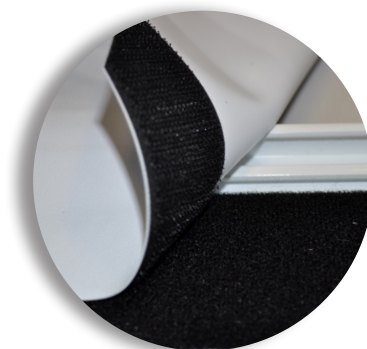

CANALETTO WRAP AROUND is an excellent design solution for fix installations in professional, corporate and Home Cinema environments.

Canaletto Wrap Around is an **edge less frame screen** that allows to achieve a perfect, smart and design look, combining the best high quality projection fabrics with the most demanding design needs.

Available in 1:1, 4:3, 16:9, 16:10 ratios or customized sizes.

TECHNICAL SPECIFICATIONS

- Smart and neat finishing of the wrap around corners
- Outside frame screen dimension is the same as the viewing area
- Edges are 90° in all directions – full squareness
- Total frame depth including wall mounting brackets: 27 mm.
- Completely hidden wall mounting brackets on upper and lower frame for SAFE installation
- Fixing brackets are NOT VISIBLE with wall mounted screen
- Innovative easy and quick fixing of the projection surface to the rear side of the frame with Velcro strip
- Available with 3D and 2D projection fabrics
- Flame retardant projection surfaces – classification M1, M2 and B1

*Limited in height

PROJECTION CLOTHS

Front projection surfaces	Gain		
White	1.2		
Lumi Grey	0.8		
Microperforated	1.1		
Lumi Grey Microperforated	0.8		
Foldaway*	1.5		
Bright Contrast 3D*	1.4		

Warranty: 24 months