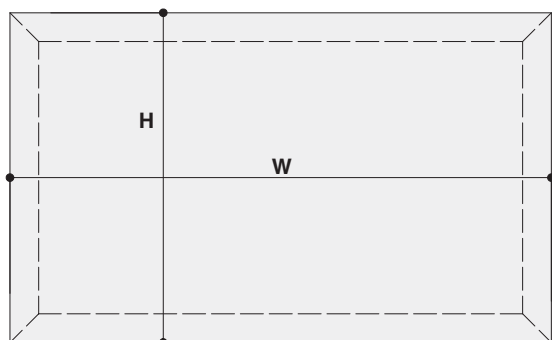

CANALETTO WRAP AROUND is an excellent design solution for fix installations in professional, corporate and Home Cinema environments.

Canaletto Wrap Around is an **edge less frame screen** that allows to achieve a perfect, smart and design look, combining the best high quality projection fabrics with the most demanding design needs.

Available in 1:1, 4:3, 16:9, 16:10 ratios or customized sizes.

TECHNICAL SPECIFICATIONS

- Smart and neat finishing of the wrap around corners
- Outside frame screen dimension is the same as the viewing area
- Edges are 90° in all directions – full squareness
- Total frame depth including wall mounting brackets: 27 mm.
- Completely hidden wall mounting brackets on upper and lower frame for SAFE installation
- Fixing brackets are NOT VISIBLE with wall mounted screen
- Innovative easy and quick fixing of the projection surface to the rear side of the frame with Velcro strip
- Available with 3D and 2D projection fabrics
- Flame retardant projection surfaces – classification M1, M2 and B1

The measures in the drawings are expressed in millimetres.

DIMENSIONS measures in cm

1:1 Ratio Viewing area (WxH)	4:3 Ratio Viewing area (WxH)	16:9 Ratio Viewing area (WxH)	16:10 Ratio Viewing area (WxH)	Approx. net weight (Kg)
160 x 160	160 x 120	160 x 90	160 x 100	11
180 x 180	180 x 135	180 x 101	180 x 112	13
200 x 200	200 x 150	200 x 112	200 x 125	14
220 x 220	220 x 165	220 x 124	220 x 137	16
250 x 250	250 x 190	250 x 140	250 x 156	19
300 x 300	300 x 225	300 x 169	300 x 187	23
	350 x 265	350 x 197	350 x 219	27
	400 x 300	400 x 225	400 x 250	31