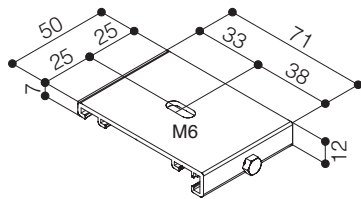

OPTIONAL: REMOTE INTERFACE BOX

INCLUDED

WALL MOUNTING BRACKET

WALL MOUNTING

CEILING MOUNTING BRACKET

CEILING MOUNTING

EiKON
Basic

EiKON
Cinema View

The measures in the drawings are expressed in millimetres.

DIMENSIONS measures in cm			
4:3 Ratio Viewing area (WxH)	16:10 Ratio Viewing area (WxH)	Overall dimensions A - C	Approx. net weight (Kg)
190 x 142 Diagonal: 93"	190 x 119 Diagonal: 88"	207,5 - 200	13
230 x 172 Diagonal: 113"	230 x 144 Diagonal: 107"	247,5 - 240	16
260 x 195 Diagonal: 128"	260 x 162 Diagonal: 121"	277,5 - 270	18
290 x 217 Diagonal: 143"	290 x 181 Diagonal: 135"	307,5 - 300	20

DIMENSIONS measures in cm				
4:3 Ratio Viewing area (WxH)	16:10 Ratio Viewing area (WxH)	16:9 Ratio Viewing area (WxH)	Overall dimensions A - C	Approx. net weight (Kg)
190 x 142 Diagonal: 93"	190 x 119 Diagonal: 88"	190 x 107 Diagonal: 86"	207,5 - 200	13
230 x 172 Diagonal: 113"	230 x 144 Diagonal: 107"	230 x 129 Diagonal: 104"	247,5 - 240	16
260 x 195 Diagonal: 128"	260 x 162 Diagonal: 121"	260 x 146 Diagonal: 117"	277,5 - 270	18
290 x 217 Diagonal: 143"	290 x 181 Diagonal: 135"	290 x 163 Diagonal: 131"	307,5 - 300	20