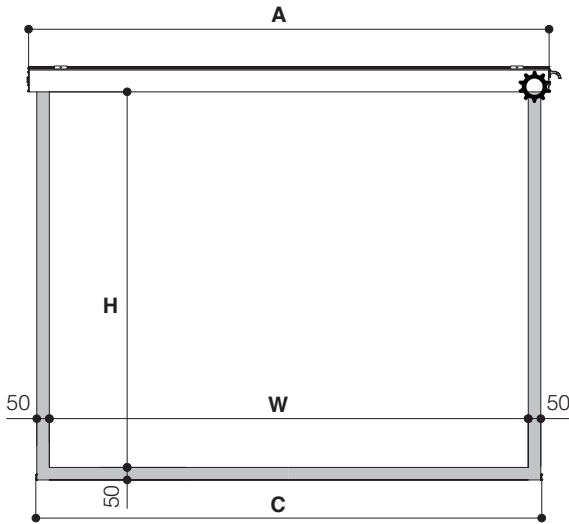

EiKON
Basic