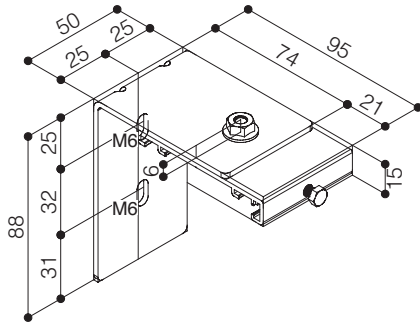

CEILING MOUNTING BRACKET

WALL MOUNTING BRACKET