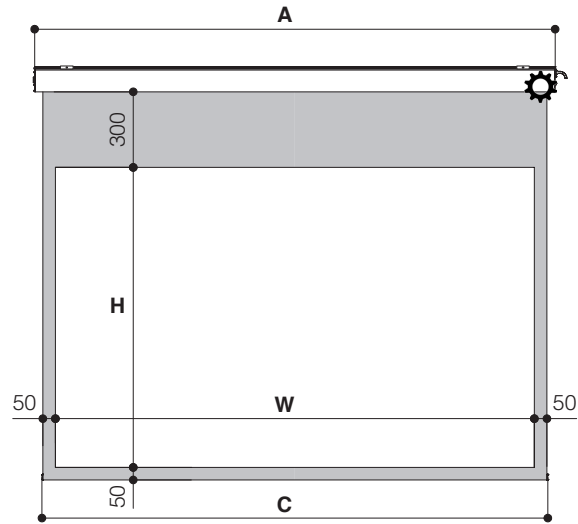

The measures in the drawings are expressed in millimetres.

DIMENSIONS measures in cm			
4:3 Ratio Viewing area (WxH)	16:10 Ratio Viewing area (WxH)	Overall dimensions A - C	Approx. net weight (Kg)
190 x 142 Diagonal: 93"	190 x 119 Diagonal: 88"	207,5 - 200	13
230 x 172 Diagonal: 113"	230 x 144 Diagonal: 107"	247,5 - 240	16
260 x 195 Diagonal: 128"	260 x 162 Diagonal: 121"	277,5 - 270	18
290 x 217 Diagonal: 143"	290 x 181 Diagonal: 135"	307,5 - 300	20

DIMENSIONS measures in cm				
4:3 Ratio Viewing area (WxH)	16:10 Ratio Viewing area (WxH)	16:9 Ratio Viewing area (WxH)	Overall dimensions A - C	Approx. net weight (Kg)
190 x 142 Diagonal: 93"	190 x 119 Diagonal: 88"	190 x 107 Diagonal: 86"	207,5 - 200	13
230 x 172 Diagonal: 113"	230 x 144 Diagonal: 107"	230 x 129 Diagonal: 104"	247,5 - 240	16
260 x 195 Diagonal: 128"	260 x 162 Diagonal: 121"	260 x 146 Diagonal: 117"	277,5 - 270	18
290 x 217 Diagonal: 143"	290 x 181 Diagonal: 135"	290 x 163 Diagonal: 131"	307,5 - 300	20