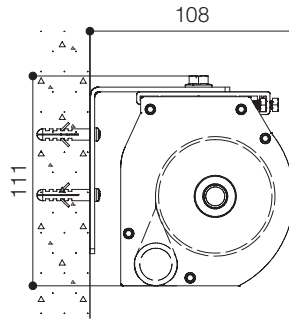

OPTIONAL: REMOTE INTERFACE BOX

INCLUDED

WALL MOUNTING BRACKET

WALL MOUNTING

CEILING MOUNTING BRACKET

CEILING MOUNTING

EiKON
Basic

EiKON
Cinema View

The measures in the drawings are expressed in millimetres.

DIMENSIONS measures in cm			
4:3 Ratio Viewing area (WxH)	16:10 Ratio Viewing area (WxH)	Overall dimensions A - C	Approx. net weight (Kg)
190 x 142 Diagonal: 93"	190 x 119 Diagonal: 88"	207,5 - 200	13
230 x 172 Diagonal: 113"	230 x 144 Diagonal: 107"	247,5 - 240	16
260 x 195 Diagonal: 128"	260 x 162 Diagonal: 121"	277,5 - 270	18
290 x 217 Diagonal: 143"	290 x 181 Diagonal: 135"	307,5 - 300	20

DIMENSIONS measures in cm				
4:3 Ratio Viewing area (WxH)	16:10 Ratio Viewing area (WxH)	16:9 Ratio Viewing area (WxH)	Overall dimensions A - C	Approx. net weight (Kg)
190 x 142 Diagonal: 93"	190 x 119 Diagonal: 88"	190 x 107 Diagonal: 86"	207,5 - 200	13
230 x 172 Diagonal: 113"	230 x 144 Diagonal: 107"	230 x 129 Diagonal: 104"	247,5 - 240	16
260 x 195 Diagonal: 128"	260 x 162 Diagonal: 121"	260 x 146 Diagonal: 117"	277,5 - 270	18
290 x 217 Diagonal: 143"	290 x 181 Diagonal: 135"	290 x 163 Diagonal: 131"	307,5 - 300	20