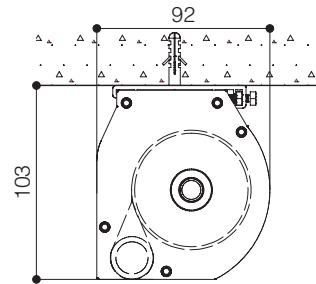

OPTIONAL: REMOTE INTERFACE BOX

INCLUDED

WALL MOUNTING BRACKET

WALL MOUNTING

CEILING MOUNTING BRACKET

CEILING MOUNTING

EiKON
Basic

EiKON
Cinema View

The measures in the drawings are expressed in millimetres.

DIMENSIONS measures in cm			
4:3 Ratio Viewing area (WxH)	16:10 Ratio Viewing area (WxH)	Overall dimensions A - C	Approx. net weight (Kg)
190 x 142 Diagonal: 93"	190 x 119 Diagonal: 88"	207,5 - 200	13
230 x 172 Diagonal: 113"	230 x 144 Diagonal: 107"	247,5 - 240	16
260 x 195 Diagonal: 128"	260 x 162 Diagonal: 121"	277,5 - 270	18
290 x 217 Diagonal: 143"	290 x 181 Diagonal: 135"	307,5 - 300	20

DIMENSIONS measures in cm				
4:3 Ratio Viewing area (WxH)	16:10 Ratio Viewing area (WxH)	16:9 Ratio Viewing area (WxH)	Overall dimensions A - C	Approx. net weight (Kg)
190 x 142 Diagonal: 93"	190 x 119 Diagonal: 88"	190 x 107 Diagonal: 86"	207,5 - 200	13
230 x 172 Diagonal: 113"	230 x 144 Diagonal: 107"	230 x 129 Diagonal: 104"	247,5 - 240	16
260 x 195 Diagonal: 128"	260 x 162 Diagonal: 121"	260 x 146 Diagonal: 117"	277,5 - 270	18
290 x 217 Diagonal: 143"	290 x 181 Diagonal: 135"	290 x 163 Diagonal: 131"	307,5 - 300	20