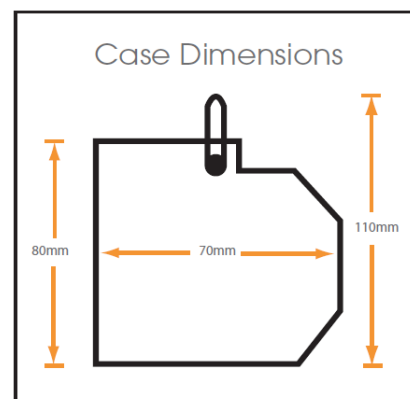

## Manual wall/ceiling Projection screen

Superb quality manual pull down projection screen by ScreenLabs, designed exclusively for AVM.

Rollerwall screen is a manual projection screen with a fiberglass matt white surface, housed in a new design white square steel case. Provided with four mounting points on each endcap to ensure that the screen is firmly fixed to the wall or ceiling. With a new robust design, it presents 3 cm black borders to all sides (4 cm on 244 cm wide screens). There are 25 cm additional black leader on 16:9 and 16:10 formats.

- Available in Widescreen (16:9), Video (4:3) and Square (1:1) formats.
- Surface options include matt white, high contrast grey, acoustically transparent and rear projection.
- Unique self-lock device makes easy operation
- Usable in seconds. Just pull down the screen
- Flexibly adjusted to any height as needed
- Universal mounting bracket with endcap making installation easy whether it is mounted on a wall, suspended or recessed above the ceiling

Part Number	Format	Diag inc	Viewing Size cm	Overall size cm	Black Border(CM)			
					T	B	L	R
105050	1:1	50	127 x 127	133 x 133	3	3	3	3
106060	1:1	60	152 x 152	158 x 158	3	3	3	3
107070	1:1	70	180 x 180	186 x 186	3	3	3	3
108484	1:1	84	213 x 213	219 x 219	3	3	3	3
109696	1:1	96	244 x 244	252 x 252	4	4	4	4
1075D	4:3	75	152 x 114	158 x 120	3	3	3	3
1089D	4:3	89	171 x 128	177 x 134	3	3	3	3
10100D	4:3	100	203 x 152	209 x 158	3	3	3	3
10120D	4:3	120	244 x 183	252 x 191	4	4	4	4
1082D	16:9	82	180 x 101	186 x 107	3	3	3	3
1092D	16:9	92	203 x 114	209 x 120	3	3	3	3
10110D	16:9	110	244 x 137	252 x 145	4	4	4	4
1084D	16:10	84	171 x 107	177 x 113	3	3	3	3
1094D	16:10	94	203 x 127	209 x 133	3	3	3	3
10113D	16:10	113	244 x 153	252 x 161	4	4	4	4