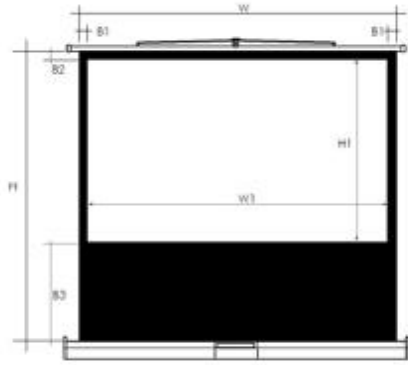

↑  
 ↓  
*Gas struts enable adjustment of height by up to 42" on 60" diag  
 (Slightly less on bigger sizes)*

## ScreenLabs Easy Riser

**Ultra portable pull up manual projection screen.**

Exclusive to AVM. Designed by ScreenLabs.

High quality fiberglass matt white surface with 4cm black borders. Uses a gas strut mechanism which allows the screen to be set at any height. The screen is housed in its own metal case, with lid and rotating legs, and can be set up very easily in seconds. Excellent value for money when compared to similar style screens.

- Available in Video (4:3) format.
- Matt white viewing surface.
- Gas strut allow screen to be set t any height.
- 1.5" side borders. 2" at top.
- 42" maximum black leader below viewing surface.
- Compact lightweight design.
- Usable in seconds. Just open case and pull up screen.
- Self contained unit. Handled carry case.

Part Number	Format	Viewing Size cm	Overall size cm	T	Black Border(CM)		
					B	L	R
3060D	4:3	122 x 91.5	130 x 204	6	1065	4	4
3080D	4:3	162 x 120	170 x 204	6	760	4	4
30100D	4:3	198 x 148.5	206 x 232	6	775	4	4
3073D	16:9	162 x 91.1	170 x 204	6	1069	4	4
3092D	16:9	198 x 111.5	206 x 232	6	1146	4	4
3076D	16:10	162 x 101	170 x 204	6	99	4	4
3094D	16:10	198 x 124	206 x 232	6	102	4	4