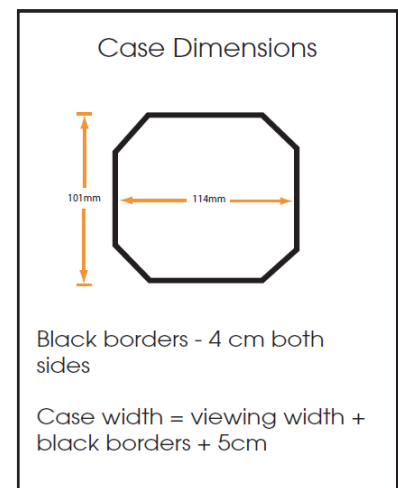

↑  
 ↓  
*Gas struts enable adjustment of height by up to 42" on 60" diag  
 (Slightly less on bigger sizes)*

- Available in Video (4:3) format.
- Matt white viewing surface.
- Gas strut allow screen to be set t any height.
- 1.5" side borders. 2" at top.
- 42" maximum black leader below viewing surface.
- Compact lightweight design.
- Usable in seconds. Just open case and pull up screen.
- Self contained unit. Handled carry case.

Part Number	Format	Viewing Size cm	Overall size cm	T	Black Border(CM)		
					B	L	R
3060D	4:3	122 x 91.5	130 x 204	6	1065	4	4
3080D	4:3	162 x 120	170 x 204	6	760	4	4
30100D	4:3	198 x 148.5	206 x 232	6	775	4	4
3073D	16:9	162 x 91.1	170 x 204	6	1069	4	4
3092D	16:9	198 x 111.5	206 x 232	6	1146	4	4
3076D	16:10	162 x 101	170 x 204	6	99	4	4
3094D	16:10	198 x 124	206 x 232	6	102	4	4